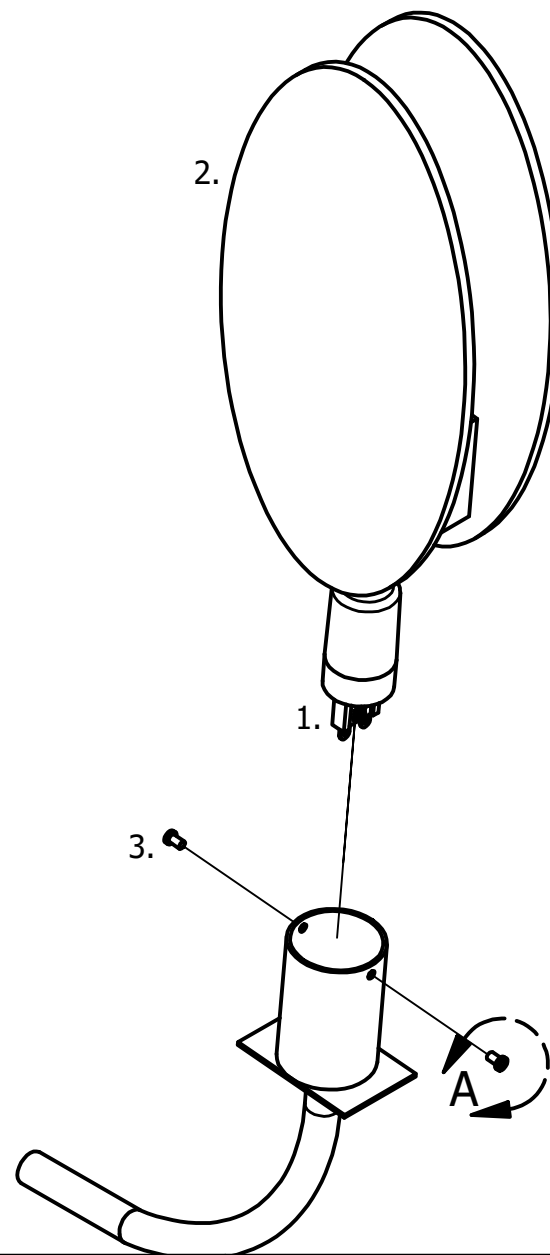

DETAIL A
SCALE 3 : 1

Bulb sockets type: G9

 Patinas EXCLUSIVE HANDMADE LIGHTING <small>SINCE 1991</small>		Unit: cm	Company: Patinás Lámpa Kft.	
		Scale: 1 / 3.5	Sheet size: A4	Title: Glass diffuser installation for Inverno collection
Checked by:	Date: 2021. 09. 23.	Designer: Hájás András		Sheet: 1