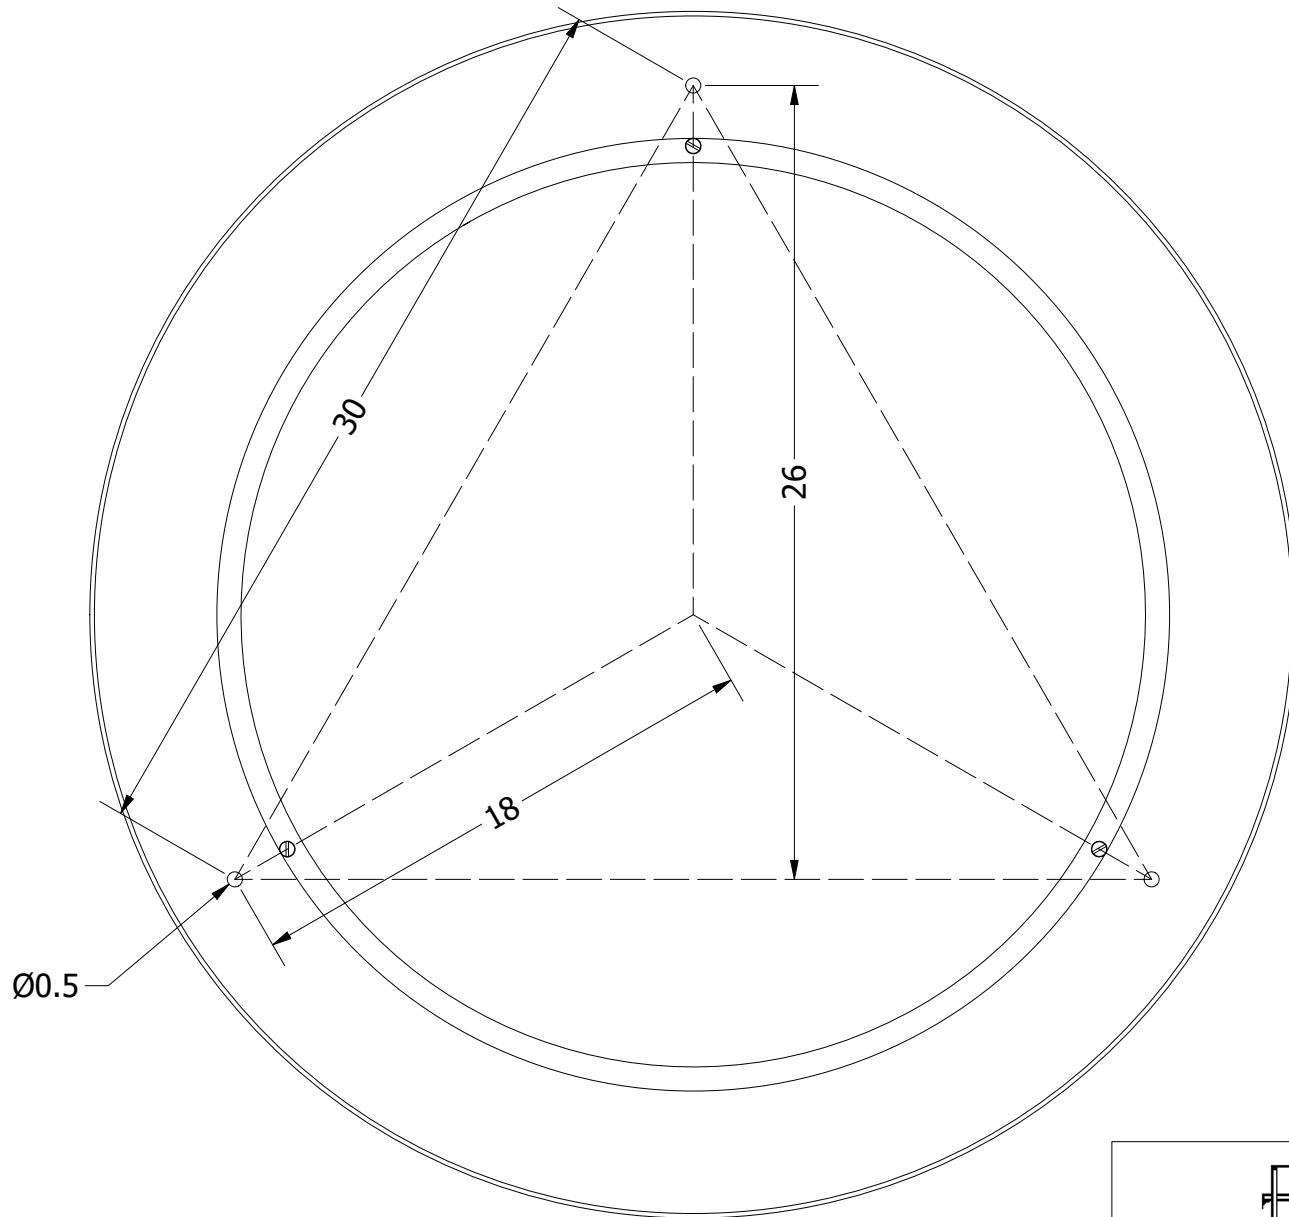

Bulb sockets type: G9  
 Number of sockets: 4x6W

Dimensions expressed in centimeters and they have to be interpreted with a tolerance of 2%.  
 The company reserves the right to make changes to the models whenever and without notice, for technical production reasons.  
 The information given here is based on the latest data published on the price list.

	Unit: cm		Company: Patinás Lámpa Kft.	
	Scale: 1 / 5	Sheet size: A4	Title: Macaron Ceiling Lamp 40	
Checked by:	Date: 2022. 02. 21.	Designer: Hájas András		Sheet: 1

# Ceiling Console Backplate

	Unit: cm		Company: Patinás Lámpa Kft.	
	Scale: 1 / 2.5	Sheet size: A4	Title: Macaron Ceiling Lamp 40	
Checked by:	Date: 2022. 02. 21.	Designer: Hájas András		Sheet: 2